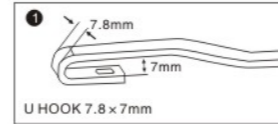

Frameless Wiper Blade -Universal type

YOUEN
WIPER

Apply to more than 95% of vehicle models

The wiper arm functions: