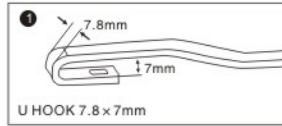

Hybrid Wiper Blade -Universal type

YOUEN
WIPER

Apply to more than 95% of vehicle models

The wiper arm functions: