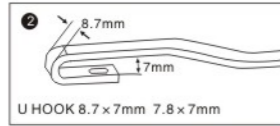

Hybrid Wiper Blade -Universal type

YOUEN
WIPER

Apply to more than 95% of vehicle models

The wiper arm functions: