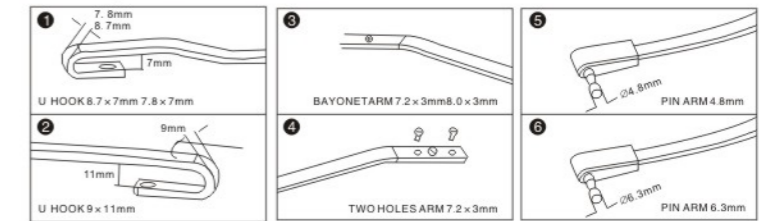

Frame Wiper Blade -Universal type

Apply to more than 95% of vehicle models

The wiper arm functions:

FS-405 0.8mm thickness
Apply to left-hand and right-hand driving car