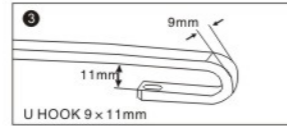

Hybrid Wiper Blade -Universal type

YOUEN
WIPER

Apply to more than 95% of vehicle models

The wiper arm functions: