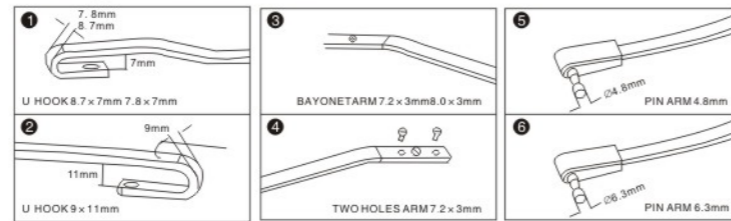

Frame Wiper Blade -Universal type

Apply to more than 95% of vehicle models

The wiper arm functions:

FS-406 1.0mm thickness
Apply to left-hand and right-hand driving car