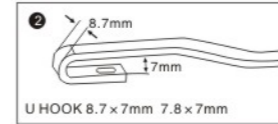

Frameless Wiper Blade -Universal type

YOUEN
WIPER

Apply to more than 95% of vehicle models

The wiper arm functions: