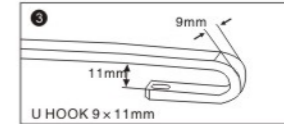

Frameless Wiper Blade -Universal type

YOUEN
WIPER

Apply to more than 95% of vehicle models

The wiper arm functions: