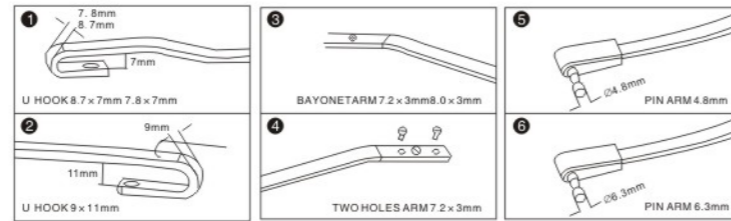

Frame Wiper Blade -Universal type

YOUEN
WIPER

Apply to more than 95% of vehicle models

The wiper arm functions: