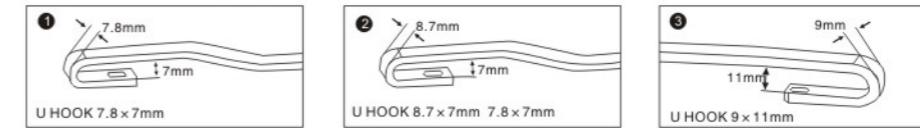

Frameless Wiper Blade
-Universal type

YOUEN
WIPER

Apply to more than 95% of vehicle models

The wiper arm functions: