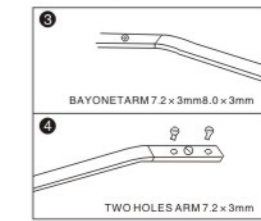

Frame Wiper Blade -Universal type

YOUEN
WIPER

Apply to more than 95% of vehicle models

The wiper arm functions: